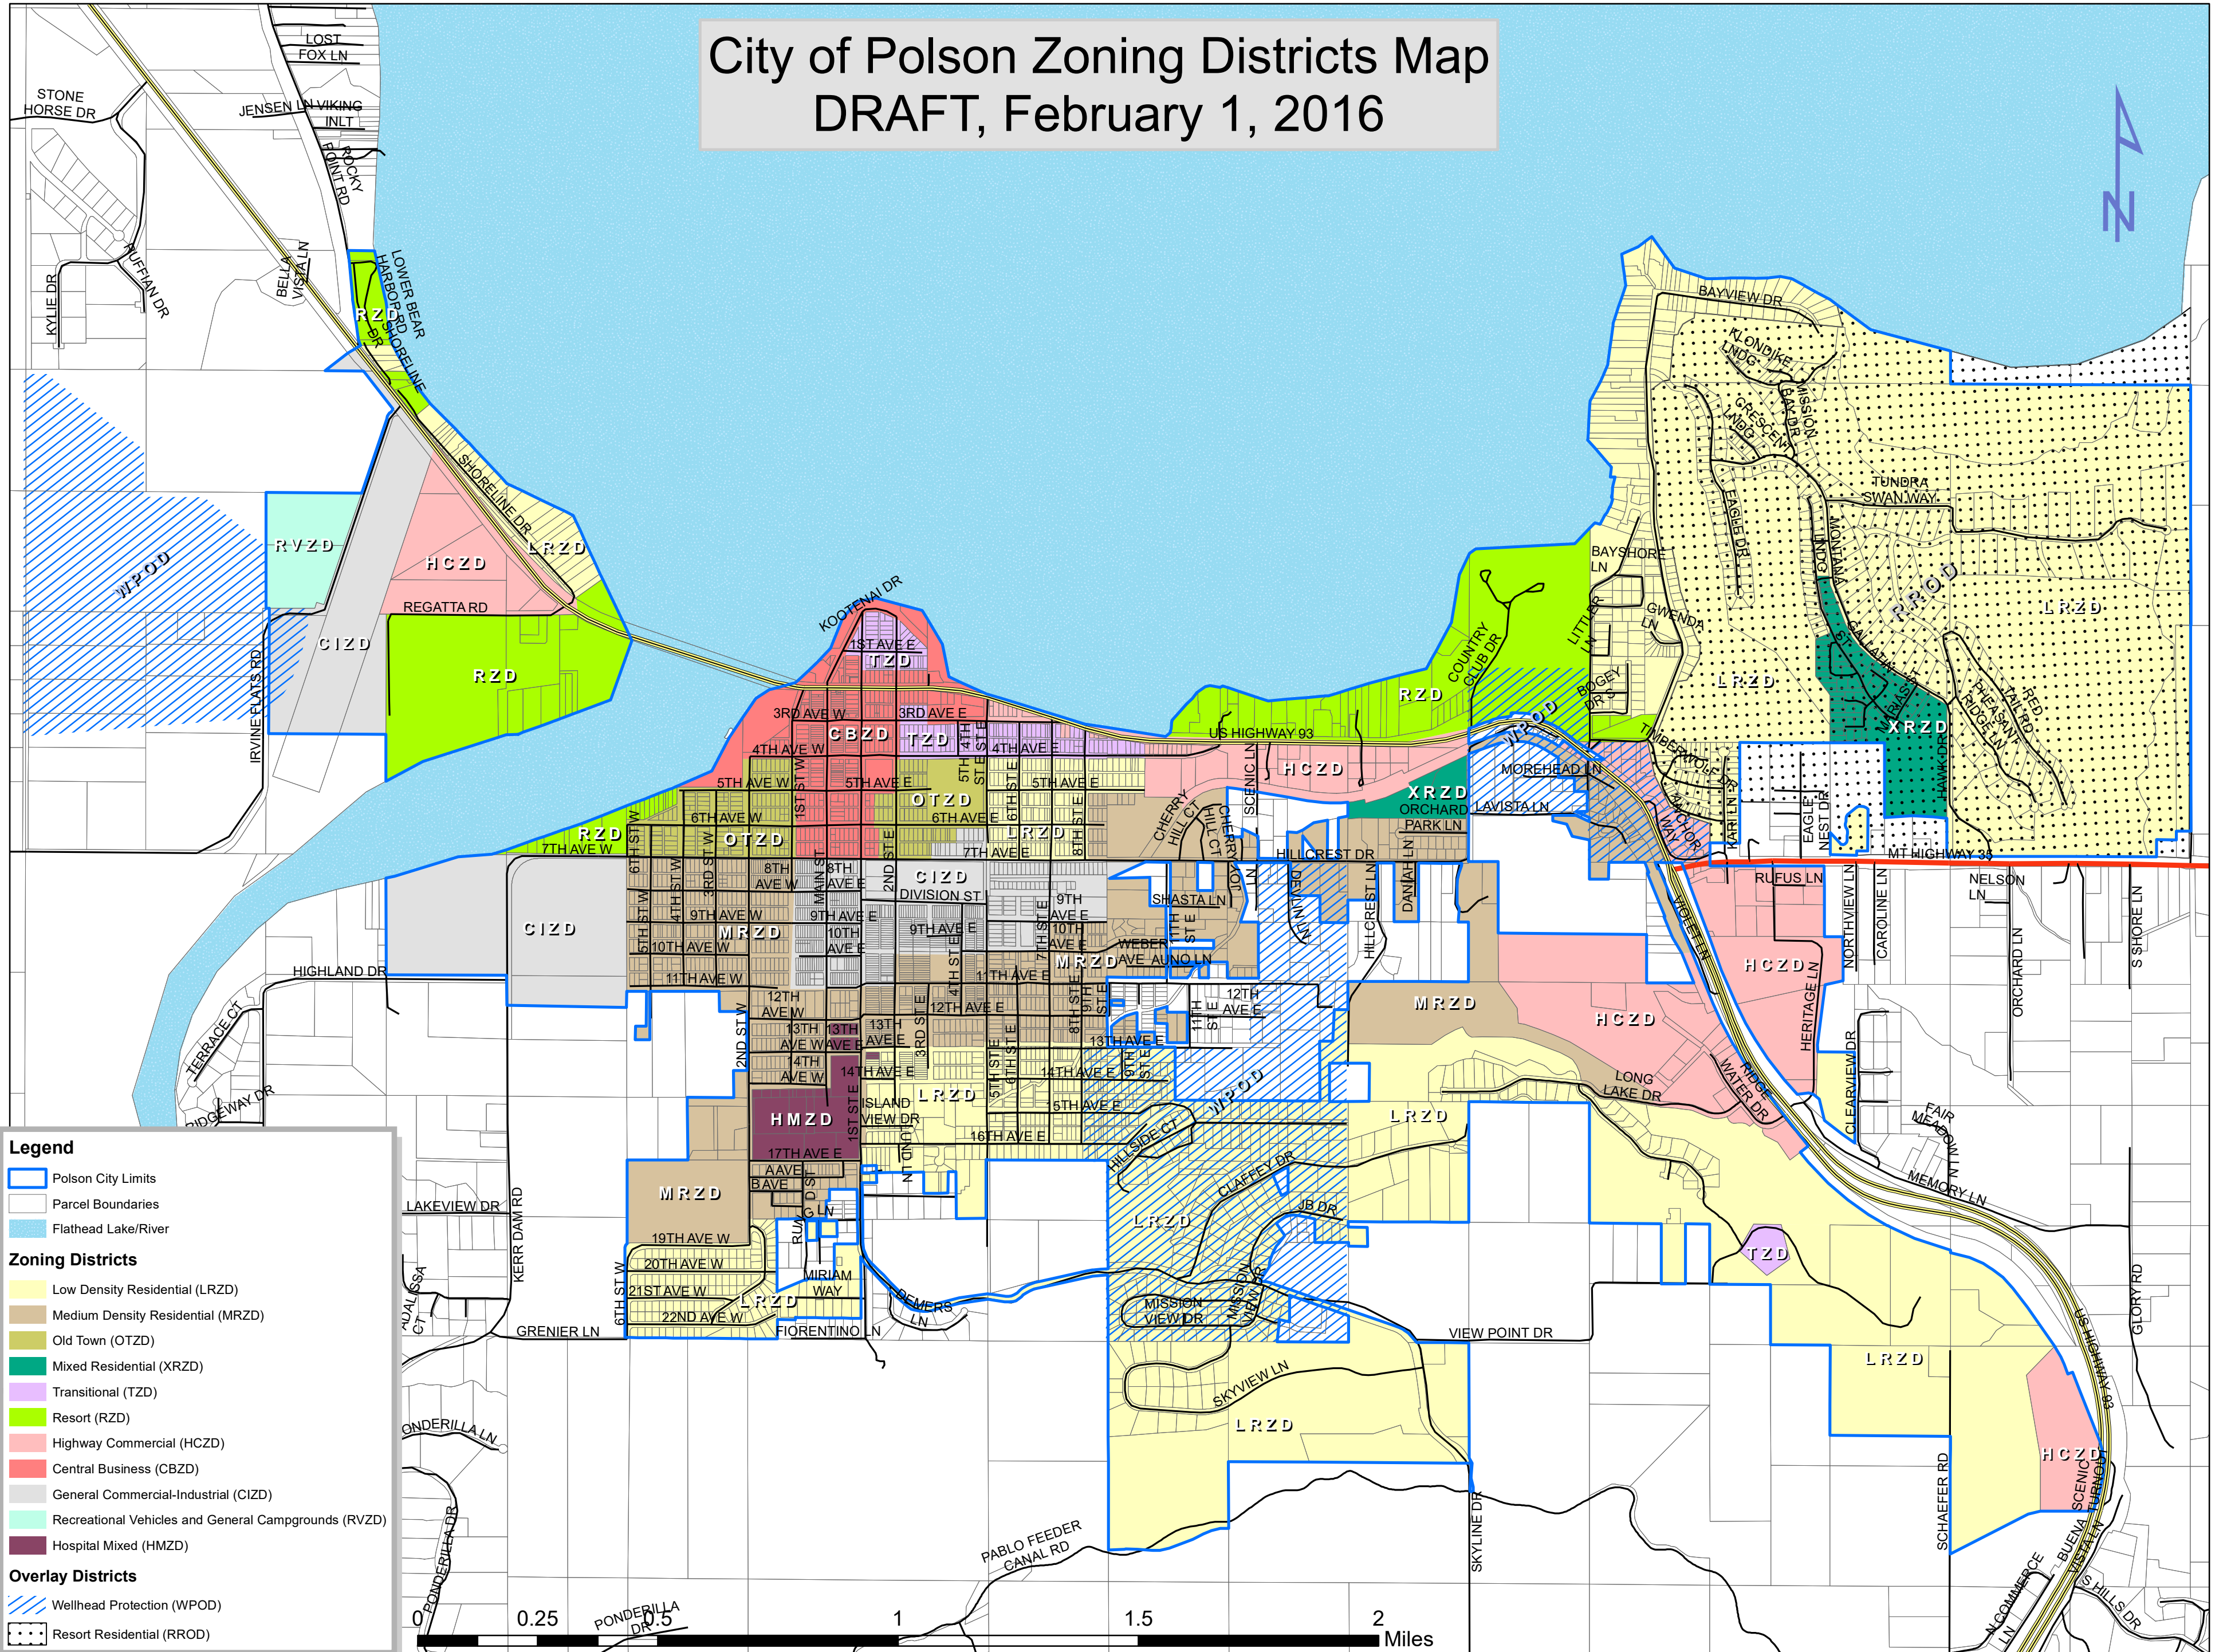

City of Polson Zoning Districts Map

DRAFT, February 1, 2016

Legend

- Polson City Limits
- Parcel Boundaries
- Flathead Lake/River

Zoning Districts

- Low Density Residential (LRZD)
- Medium Density Residential (MRZD)
- Old Town (OTZD)
- Mixed Residential (XRZD)
- Transitional (TZD)
- Resort (RZD)
- Highway Commercial (HCZD)
- Central Business (CBZD)
- General Commercial-Industrial (CIZD)
- Recreational Vehicles and General Campgrounds (RVZD)
- Hospital Mixed (HMZD)

Overlay Districts

- Wellhead Protection (WPOD)
- Resort Residential (RRZD)